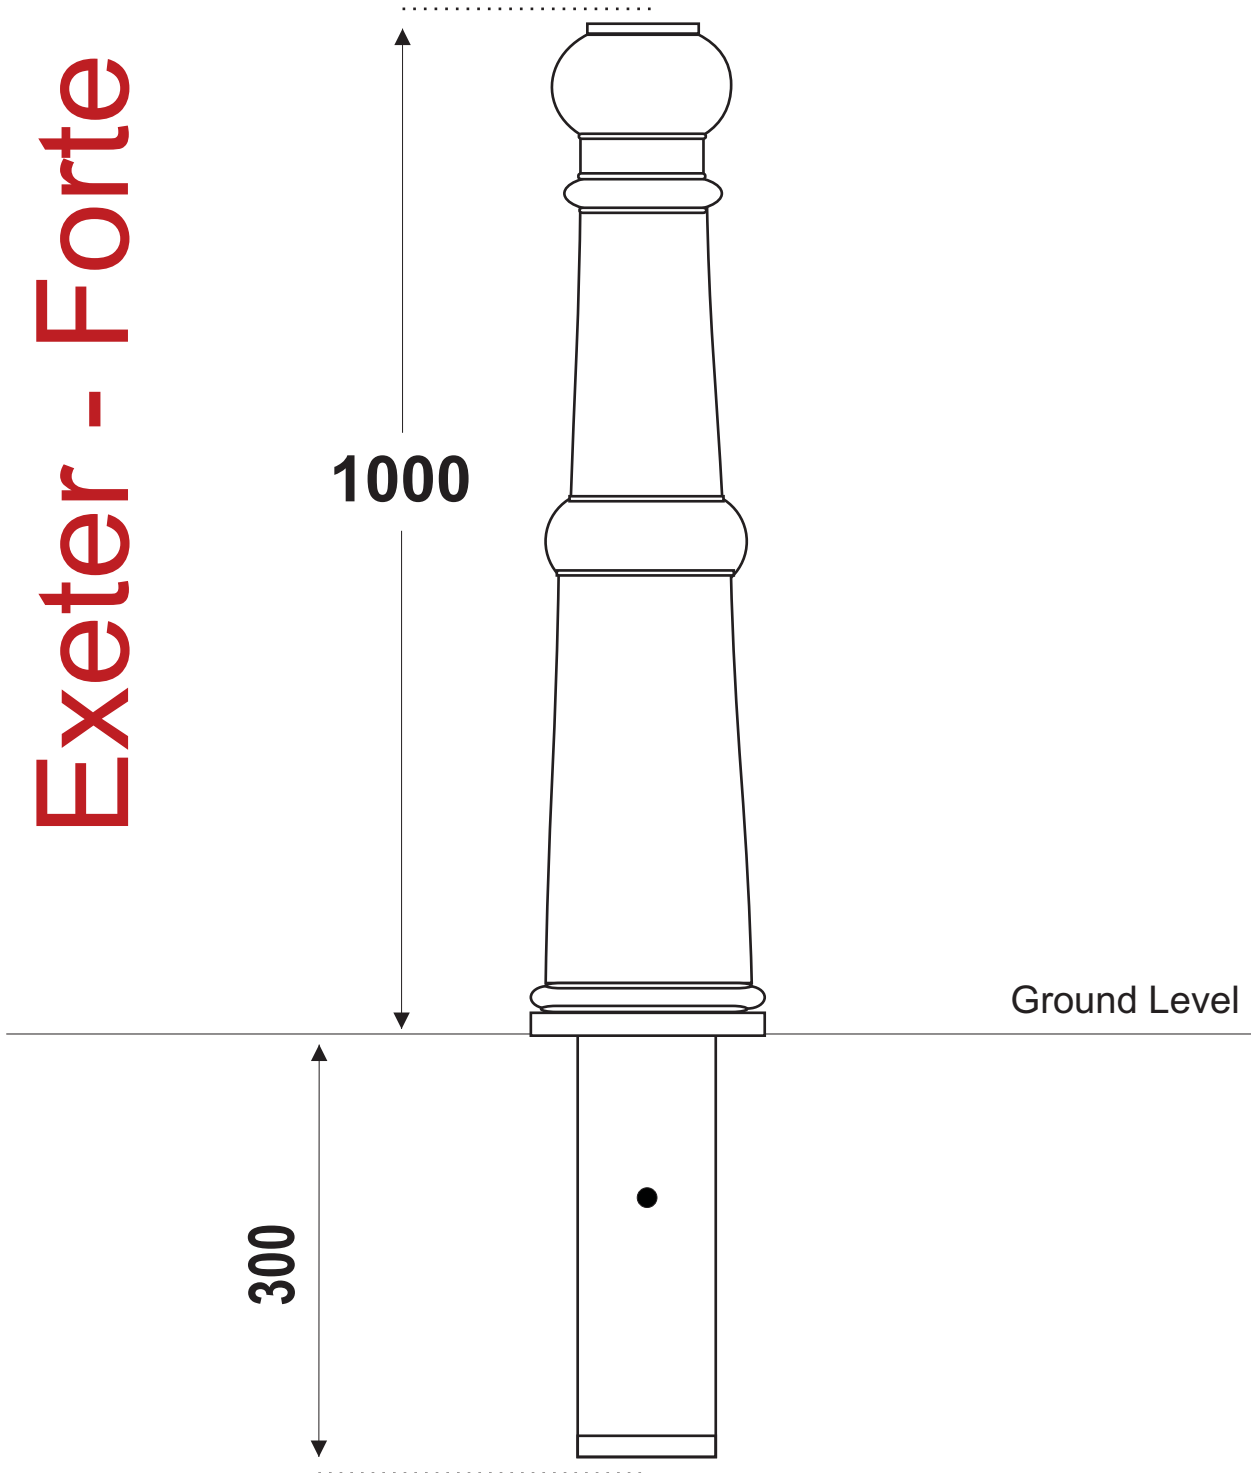

Exeter - Forte

Ground Level

300

1000

All sizes in mm.