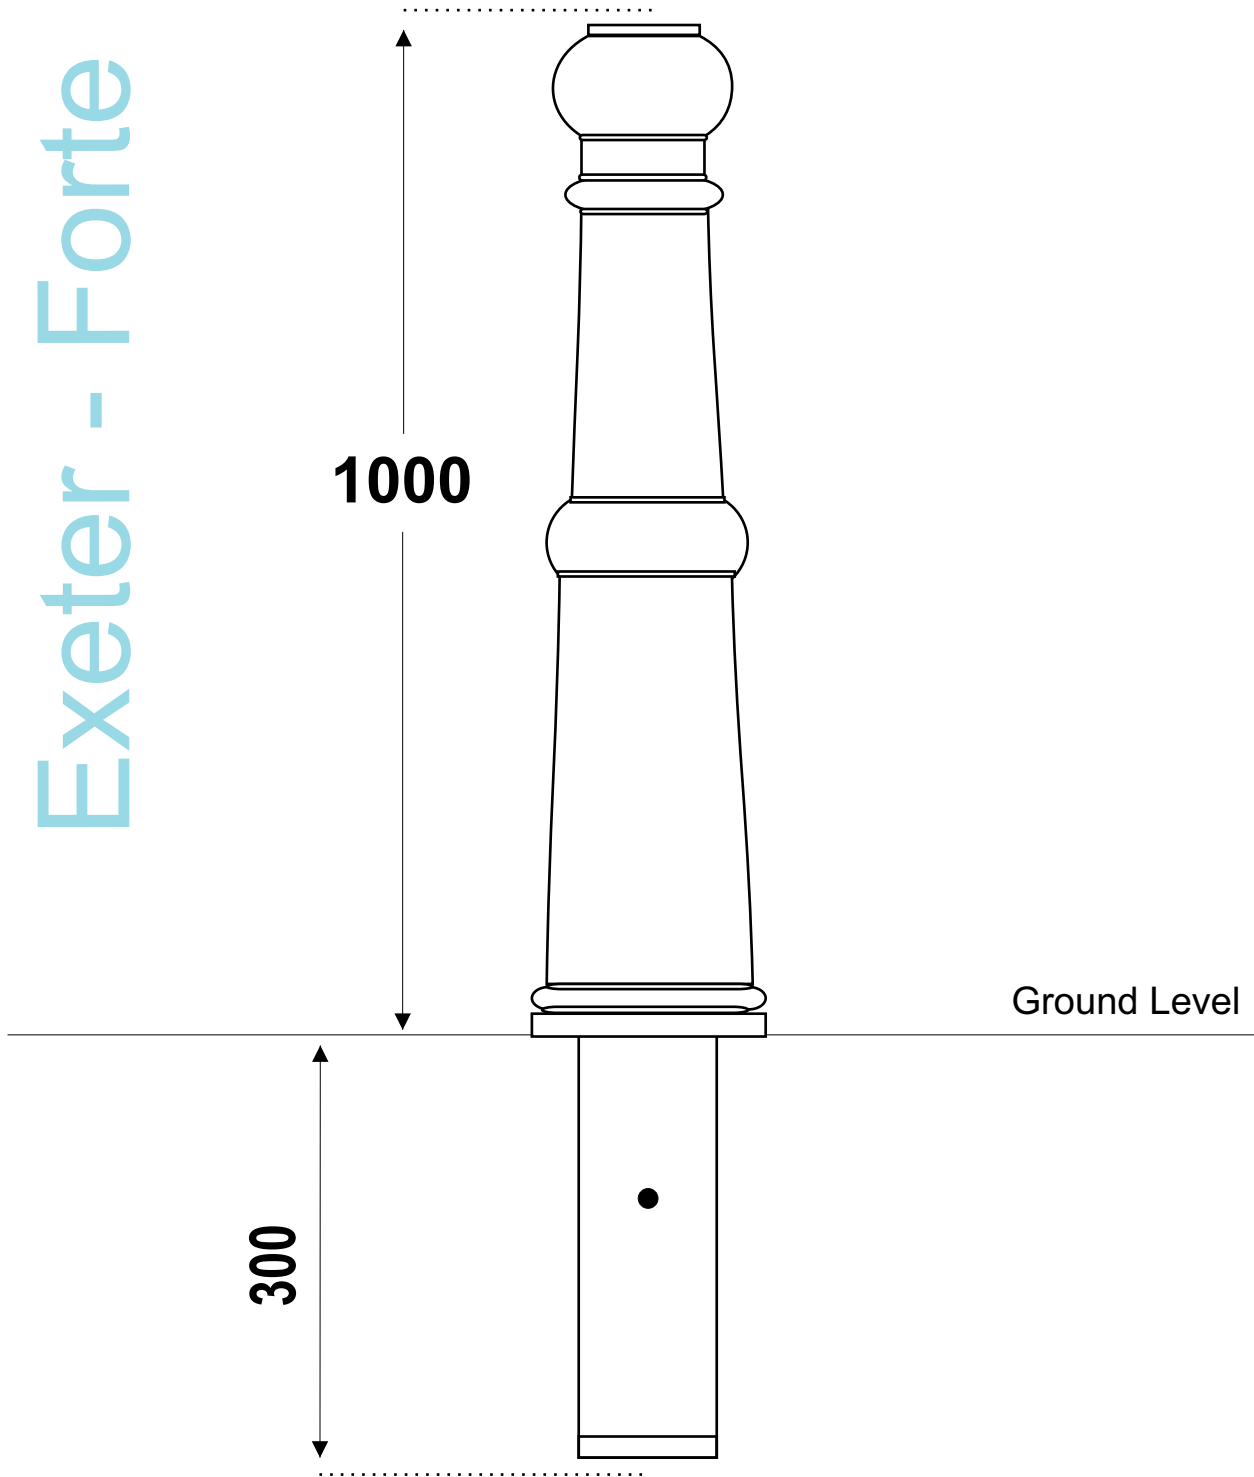

Bollard type: Exeter - Forte

Sales Illustration

All sizes in mm.