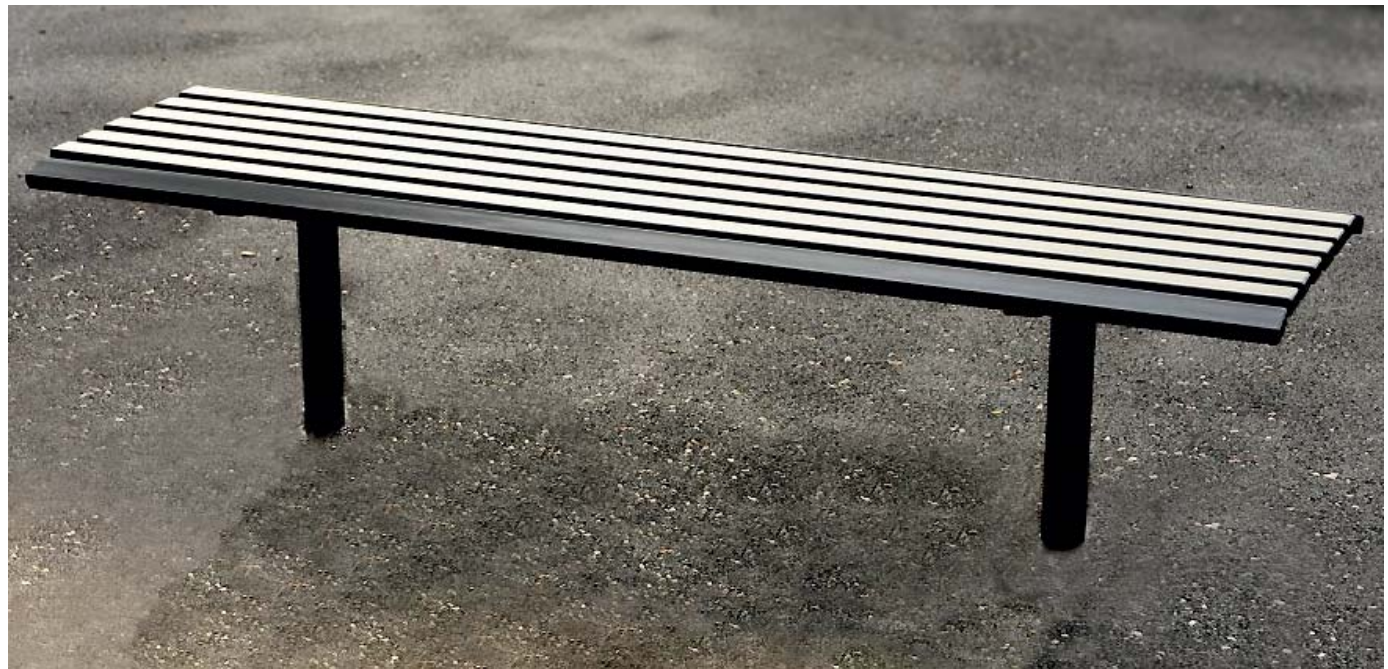

**The Napoli bench from Barricade Ltd**

**Napoli bench**

**Features**

- Manufactured in mild steel
- 461mm height
- 490mm depth
- 1800mm length