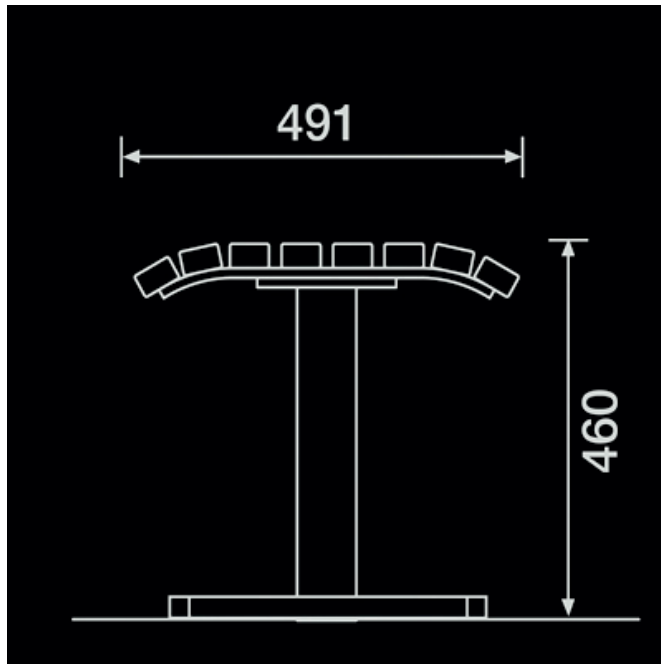

**The Napoli bench from Barricade Ltd**

**Napoli bench**

**Features**

- Manufactured in mild steel
- 461mm height
- 490mm depth
- 1800mm length