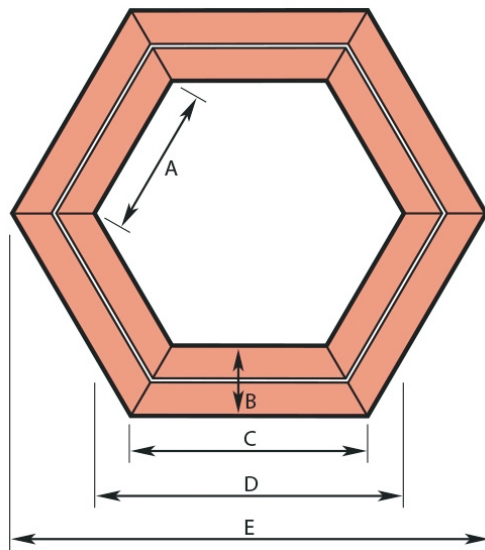

Barricade Ltd offers a complete co-ordinated range of robust and attractive steel-framed, timber-slatted outdoor furniture for all public and private environments. The range design is based on a matching slat width of 170mm, and offers the widest choice of fixing options. There is also a choice of timber and standard lengths. The steel frames are colour-coated. Non-standard sizes of all items can be made to order.

### Available in sizes:

- 820, 1120 and 1420 mm lengths
- 170 mm timber slats
- Galvanised steel frame