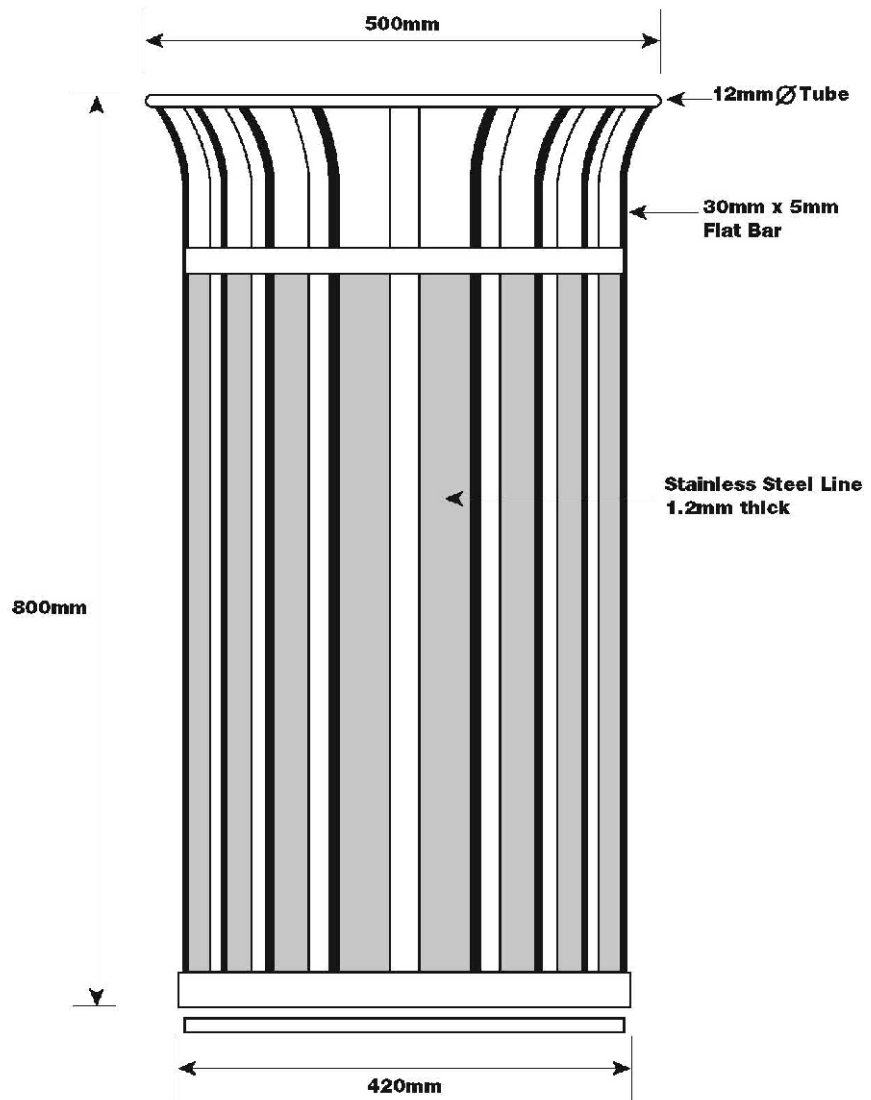

Barricade Ltd supply a selection of steel and stainless steel litter bins.

Stainless steel bins are highly durable and attractive and can bring a modern, aesthetically pleasing addition to any number of locations. The 'Stockholm' bin offers an attractive and original design, making it an ideal fixture for most public areas. The bin includes a 1.2 mm steel liner.

Dimensions / Features:

- ▲ Capacity: **100 litres**
- ▲ Height: **800 mm**
- ▲ Diameter: **500 mm**
- ▲ 12 mm dia tube rim
- ▲ 30 mm x 5 mm flat bar
- ▲ Base drilled for concrete fixing
- ▲ Complete with 1.2 mm steel liner

'Stockholm' specifications:

100 LITRE CAPACITY

'Stockholm' type stainless steel litter bin

Barricade also offer **timber**, **recycled plastic** and **steel** litter bins.

For further information on any of our litter bins, please contact our sales team who will be happy to help.