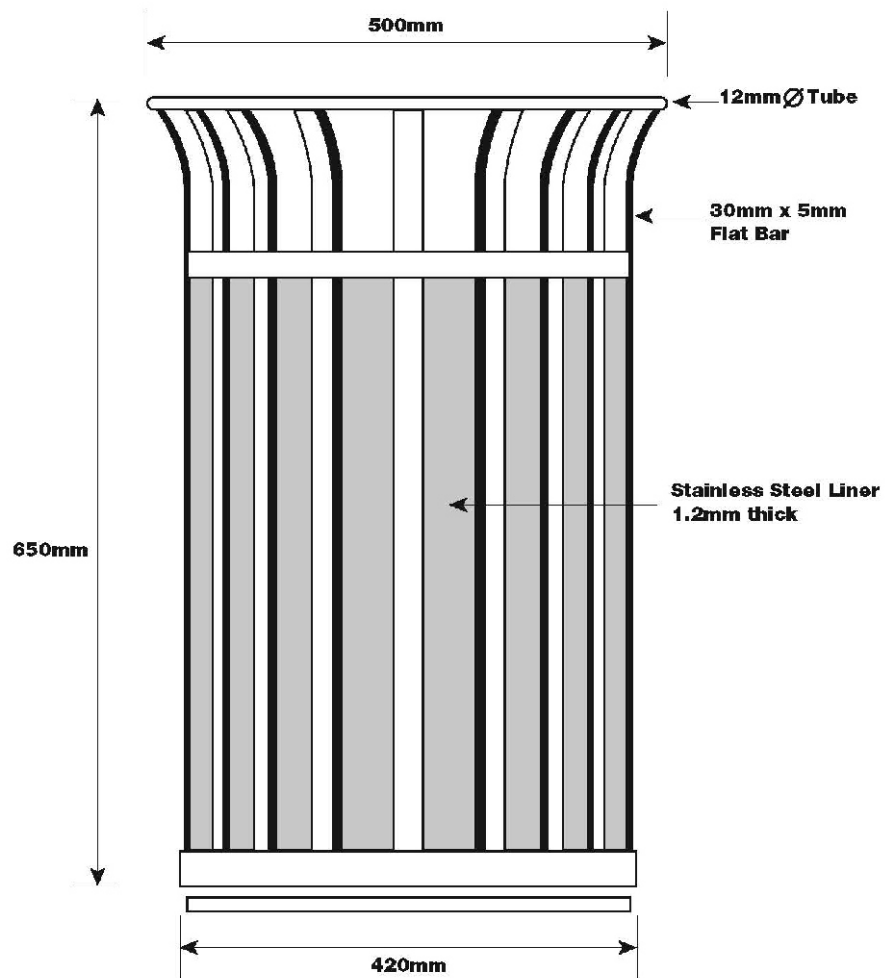

Barricade Ltd supply a selection of steel and stainless steel litter bins.

Stainless steel bins are highly durable and attractive and can bring a modern, aesthetically pleasing addition to any number of locations. The 'Stockholm' bin offers an attractive and original design, making it an ideal fixture for most public areas. The bin includes a 1.2 mm steel liner.

Dimensions / Features:

- Capacity: 60 litres
- Height: 650 mm
- Diameter: 500 mm
- 12 mm dia tube rim
- 30 mm x 5 mm flat bar
- Base drilled for concrete fixing
- Complete with 1.2 mm steel liner

'Stockholm' specifications:

60 LITRE CAPACITY

'Stockholm' stainless steel litter bin

Barricade also offer timber, recycled plastic and steel litter bins.

For further information on any of our litter bins, please contact our sales team who will be happy to help.