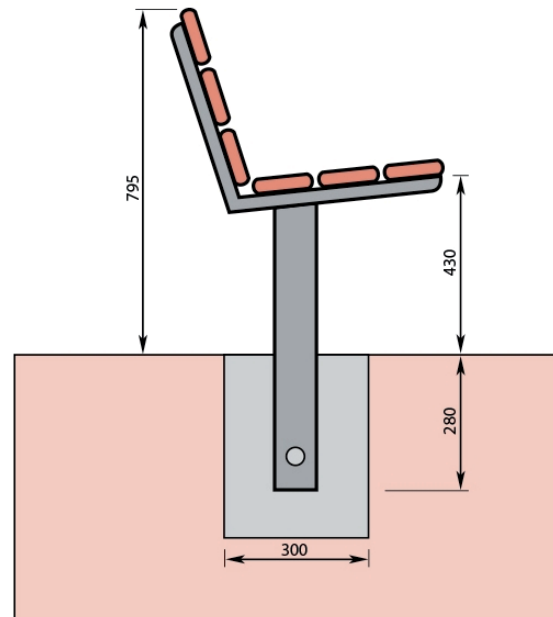

Barricade's all-timber, high quality furniture range combines a simple, natural appearance with the strength of construction to deter and resist vandalism. Slightly raked seat, and dished bench slats, give extra comfort and aid water run-off. Choice of timber and standard lengths. Designed for ground-fixing, but pedestal version can be ordered. Seat frames are manufactured from galvanised steel.

Please contact us for more details on our seating and benches range.

Dimensions:

- ▲ Standard lengths: 1200, 1800, 2400 mm
- ▲ Height: 795 mm
- ▲ Slat size (Iroko, Oak, Cedar): 95 x 28 mm
- ▲ Slat size (Softwood): 95 x 42 mm

Features / Options:

- Timber stain: Teak (standard shade)
  Other shades available (by arrangement)
- Frame material: Galvanised steel
- Frame colour: Black

Timber slat materials:

- ▲ Iroko
- ▲ Cedar
- ▲ Oak
- ▲ Softwood

'Sydney' type timber seat