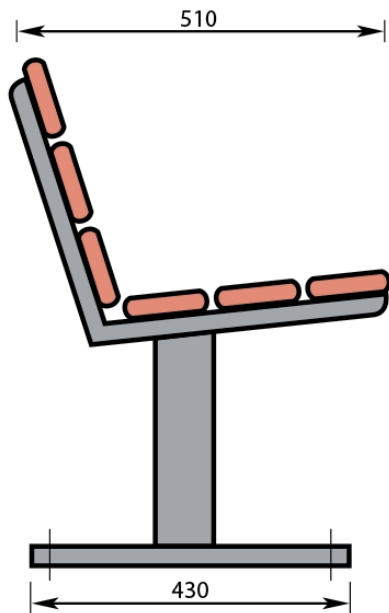

Barricade's all-timber, high quality furniture range combines a simple, natural appearance with the strength of construction to deter and resist vandalism. Slightly raked seat, and dished bench slats, give extra comfort and aid water run-off. Choice of timber and standard lengths. Designed for ground-fixing, but pedestal version can be ordered. Seat frames are manufactured from galvanised steel.

Please contact us for more details on our seating and benches range.

Dimensions:

- ▲ Standard lengths: 1200, 1800, 2400 mm
- ▲ Height: 795 mm
- ▲ Slat size (Iroko, Oak, Cedar): 95 x 28 mm
- ▲ Slat size (Softwood): 95 x 42 mm

Features / Options:

- Timber stain: Teak (standard shade)
  Other shades available (by arrangement)
- Frame material: Galvanised steel
- Frame colour: Black

Timber slat materials:

- ▲ Iroko
- ▲ Cedar
- ▲ Oak
- ▲ Softwood

'Sydney' type timber seat