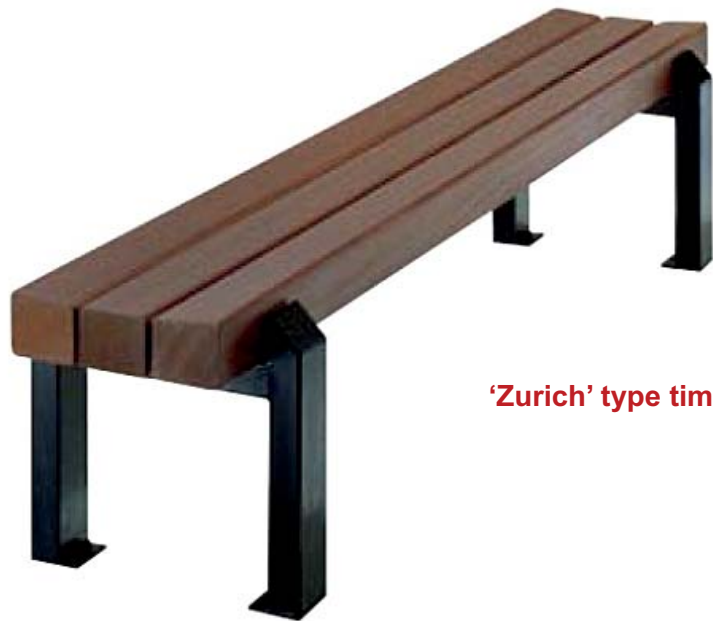

Barricade's all-timber, high quality furniture range combines a simple, natural appearance with the strength of construction to deter and resist vandalism. Slightly raked seat, and dished bench slats, give extra comfort and aid water run-off. Choice of timber and standard lengths. Designed for ground-fixing, but pedestal version can be ordered. Seat frames are manufactured from galvanised steel.

Please contact us for more details on our seating and benches range.

Dimensions:

- Standard lengths: 1800, 2400 mm
- Height: 795 mm
- Seat (outer): 110 x 95 mm Seat (centre): 110 x 86 mm
- Backrest: 195 x 45 mm

Features / Options:

- Timber stain: Teak (standard shade)
Other shades available (by arrangement)
- Frame material: Galvanised steel
- Frame colour: Black

Timber slat materials:

- Iroko
- Cedar
- Oak
- Softwood