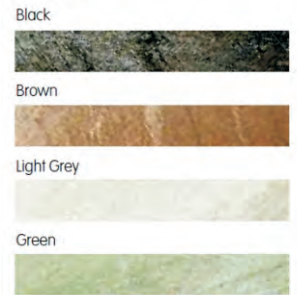

**Plastic litter bins - Features/Options:**

- Available in variety of colours.
- Durable and attractive design.
- Logos, Plaques and Stickers may be added.
- Include metal liner.

**Dimensions:**

- Capacity: **90 litres**
- Height: **1150 mm**
- Depth: **430 mm**

**Colours:**

**'Kentucky' type recycled plastic litter bin**

Barricade also offer timber, cast iron, stainless steel and steel litter bins.

For further information on any of our litter bins, please contact our sales team who will be happy to help.