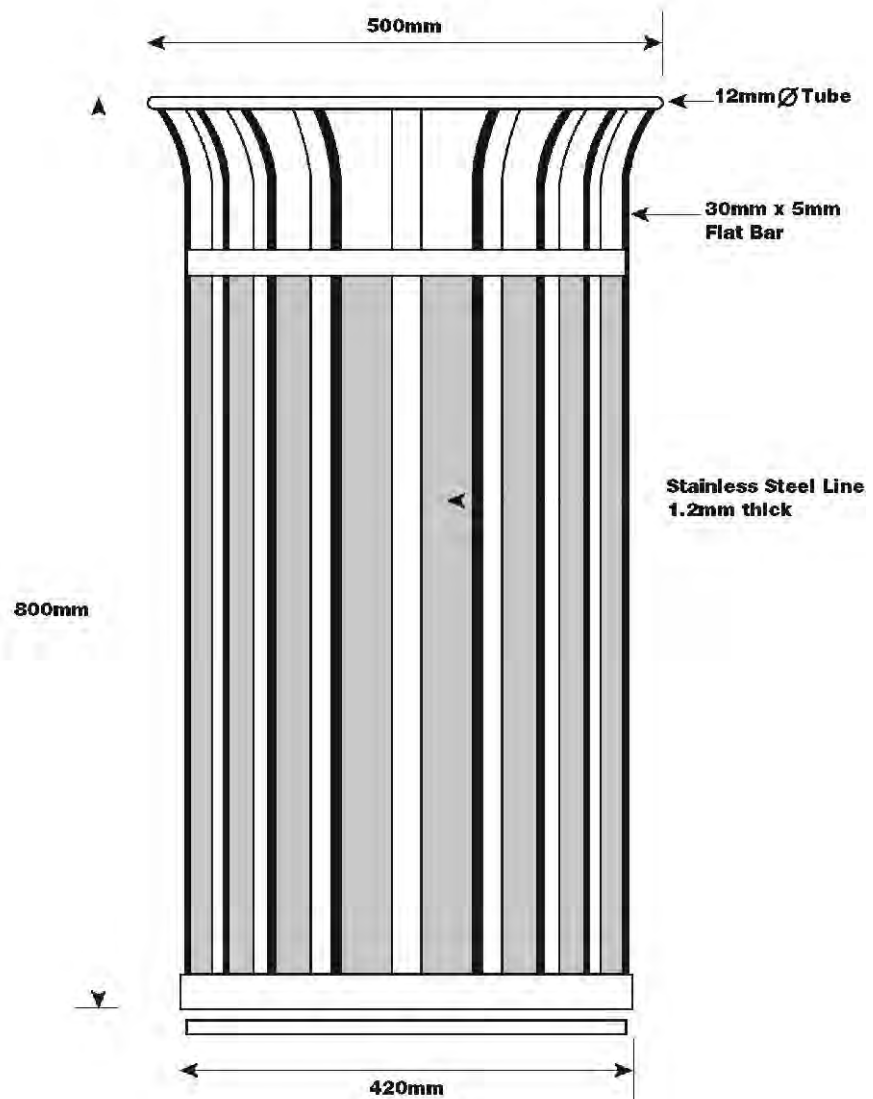

Barricade Ltd supply a selection of steel and stainless steel litter bins.

Stainless steel bins are highly durable and attractive and can bring a modern, aesthetically pleasing addition to any number of locations. The 'Stockholm' bin offers an attractive and original design, making it an ideal fixture for most public areas. The bin includes a 1.2 mm steel liner.

Dimensions / Features:

- Capacity: **100 litres**
- Height: **800 mm**
- Diameter: **500 mm**
- 12 mm dia tube rim
- 30 mm x 5 mm flat bar
- Base drilled for concrete fixing
- Complete with 1.2 mm steel liner

'Stockholm' specifications:

100 LITRE CAPACITY

'Stockholm' type stainless steel litter bin

Barricade also offer timber, recycled plastic and steel litter bins.

For further information on any of our litter bins, please contact our sales team who will be happy to help.