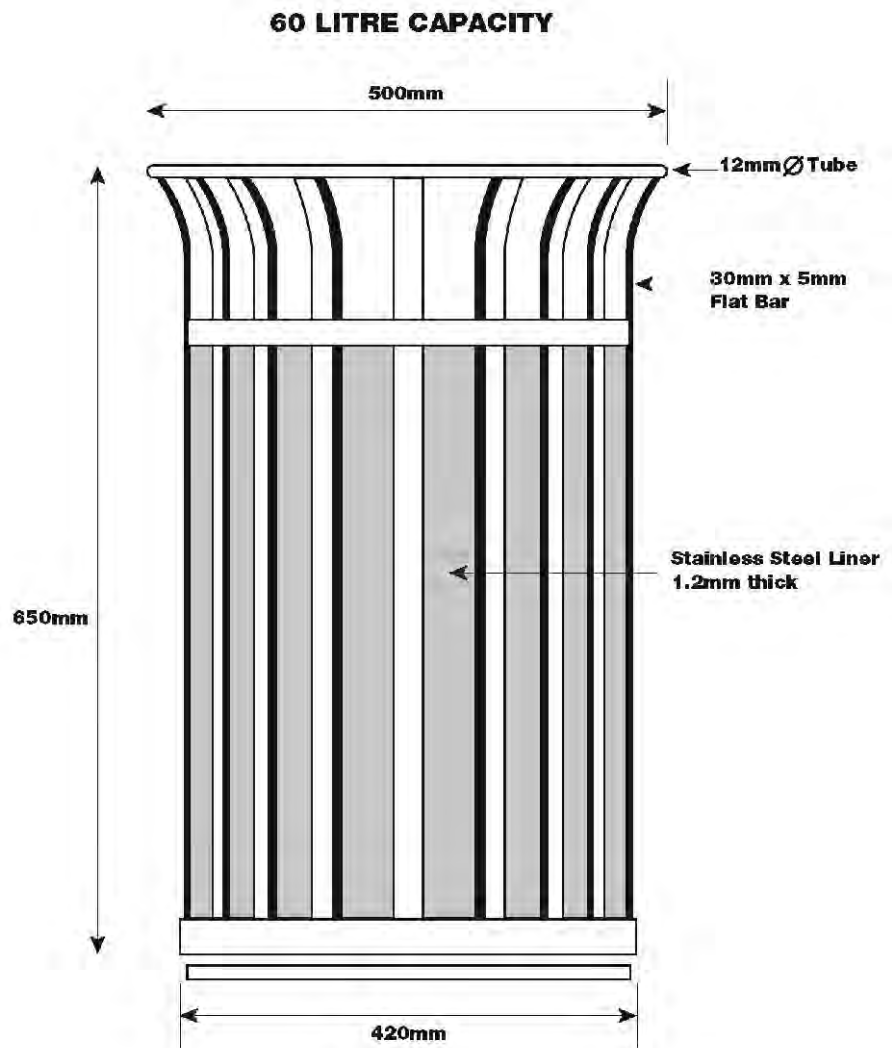

Barricade Ltd supply a selection of steel and stainless steel litter bins.

Stainless steel bins are highly durable and attractive and can bring a modern, aesthetically pleasing addition to any number of locations. The 'Stockholm' bin offers an attractive and original design, making it an ideal fixture for most public areas. The bin includes a 1.2 mm steel liner.

Dimensions / Features:

- ▲ Capacity: **60 litres**
- ▲ Height: **650 mm**
- ▲ Diameter: **500 mm**
- ▲ 12 mm dia tube rim
- ▲ 30 mm x 5 mm flat bar
- ▲ Base drilled for concrete fixing
- ▲ Complete with 1.2 mm steel liner

'Stockholm' specifications:

'Stockholm' type stainless steel litter bin

Barricade also offer **timber**, **recycled plastic** and **steel** litter bins.

For further information on any of our litter bins, please contact our sales team who will be happy to help.